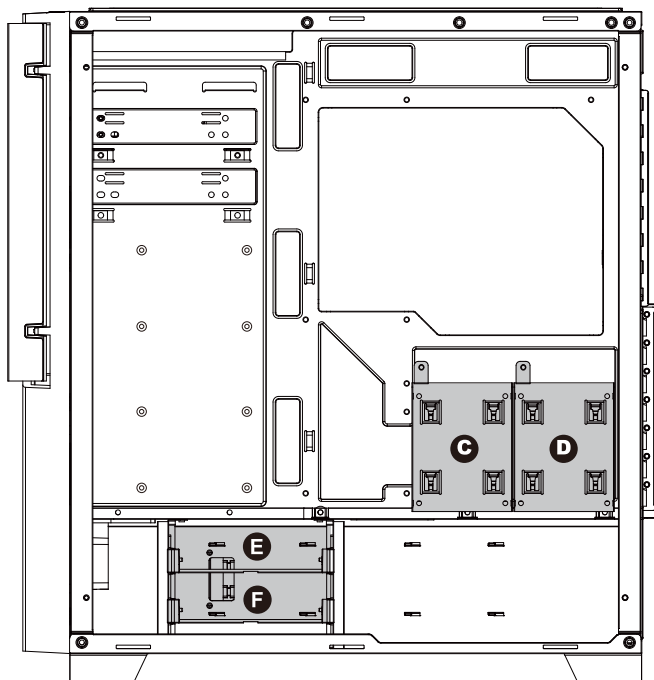

# Chassis Parts

|    |                     |
|----|---------------------|
| 1  | Dust filter         |
| 2  | Right side panel    |
| 3  | Door                |
| 4  | SSD brackets        |
| 5  | HDD/SSD tray        |
| 6  | Front bezel         |
| 7  | Digital RGB fans x2 |
| 8  | Hand screw          |
| 9  | Left side panel     |
| 10 | ODD bay             |

# Control panel functions

|   |              |   |                 |
|---|--------------|---|-----------------|
|  | Power        |  | Mic             |
|  | USB3.0(Blue) |  | Audio           |
|  | USB3.0(Blue) |  | HDMI (Optional) |

# 3.5" / 2.5" HDD Installation

- Supports up to 380mm long video cards.

or

- Two mounting holes support 2.5" devices. (A B)
- Two brackets support 2.5" devices. (C D)
- Two multifunctional trays support 3.5" HDD or 2.5" SSD. (E F)

Multifunctional bracket.

Secure 2.5" SSD / HDD with screws.

Secure 3.5" HDD with screws.