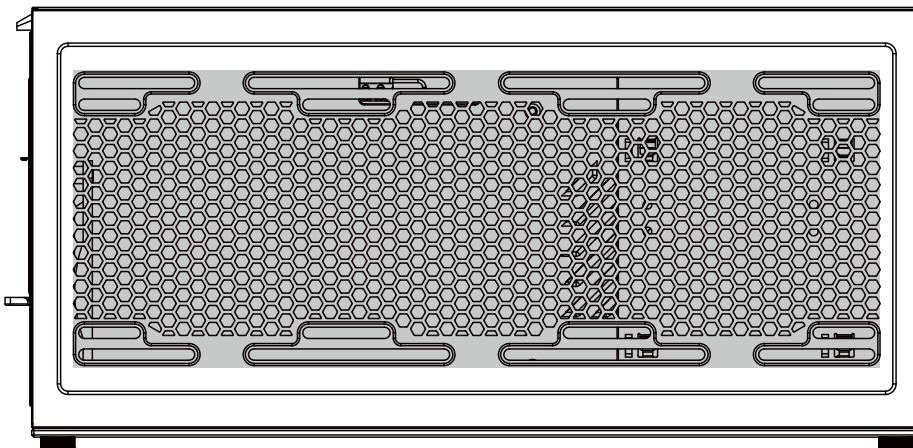

# Cooling System Installation

**Front**

**120mm x 2**

**140mm x 2**

or

**Top**

**120mm x 3**

or