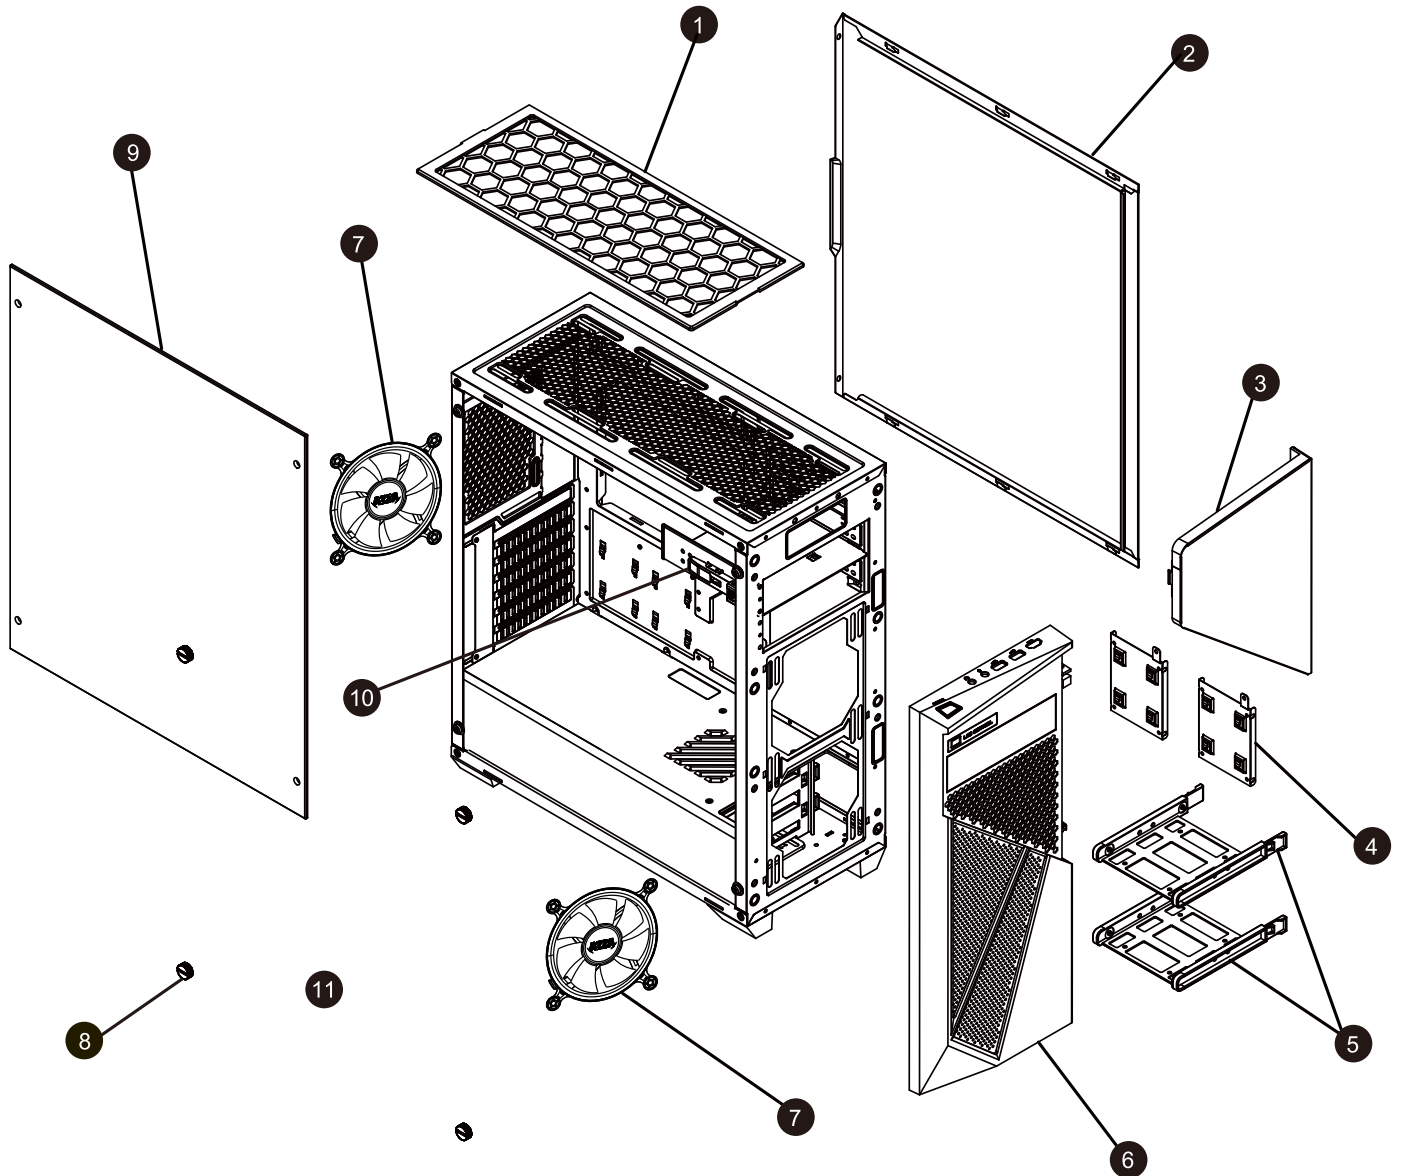

Chassis Parts

1	Dust filter
2	Right side panel
3	Door
4	SSD brackets
5	HDD/SSD tray
6	Front bezel
7	Digital RGB fans x2
8	Hand screw
9	Left side panel
10	ODD bay