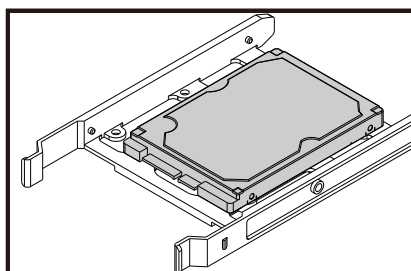

# 3.5" / 2.5" HDD Installation

- Supports up to 380mm long video cards.

or

- Two mounting holes support 2.5" devices. (A B)
- Two brackets support 2.5" devices. (C D)
- Two multifunctional trays support 3.5" HDD or 2.5" SSD. (E F)

Multifunctional bracket.

Secure 2.5" SSD / HDD with screws.

Secure 3.5" HDD with screws.