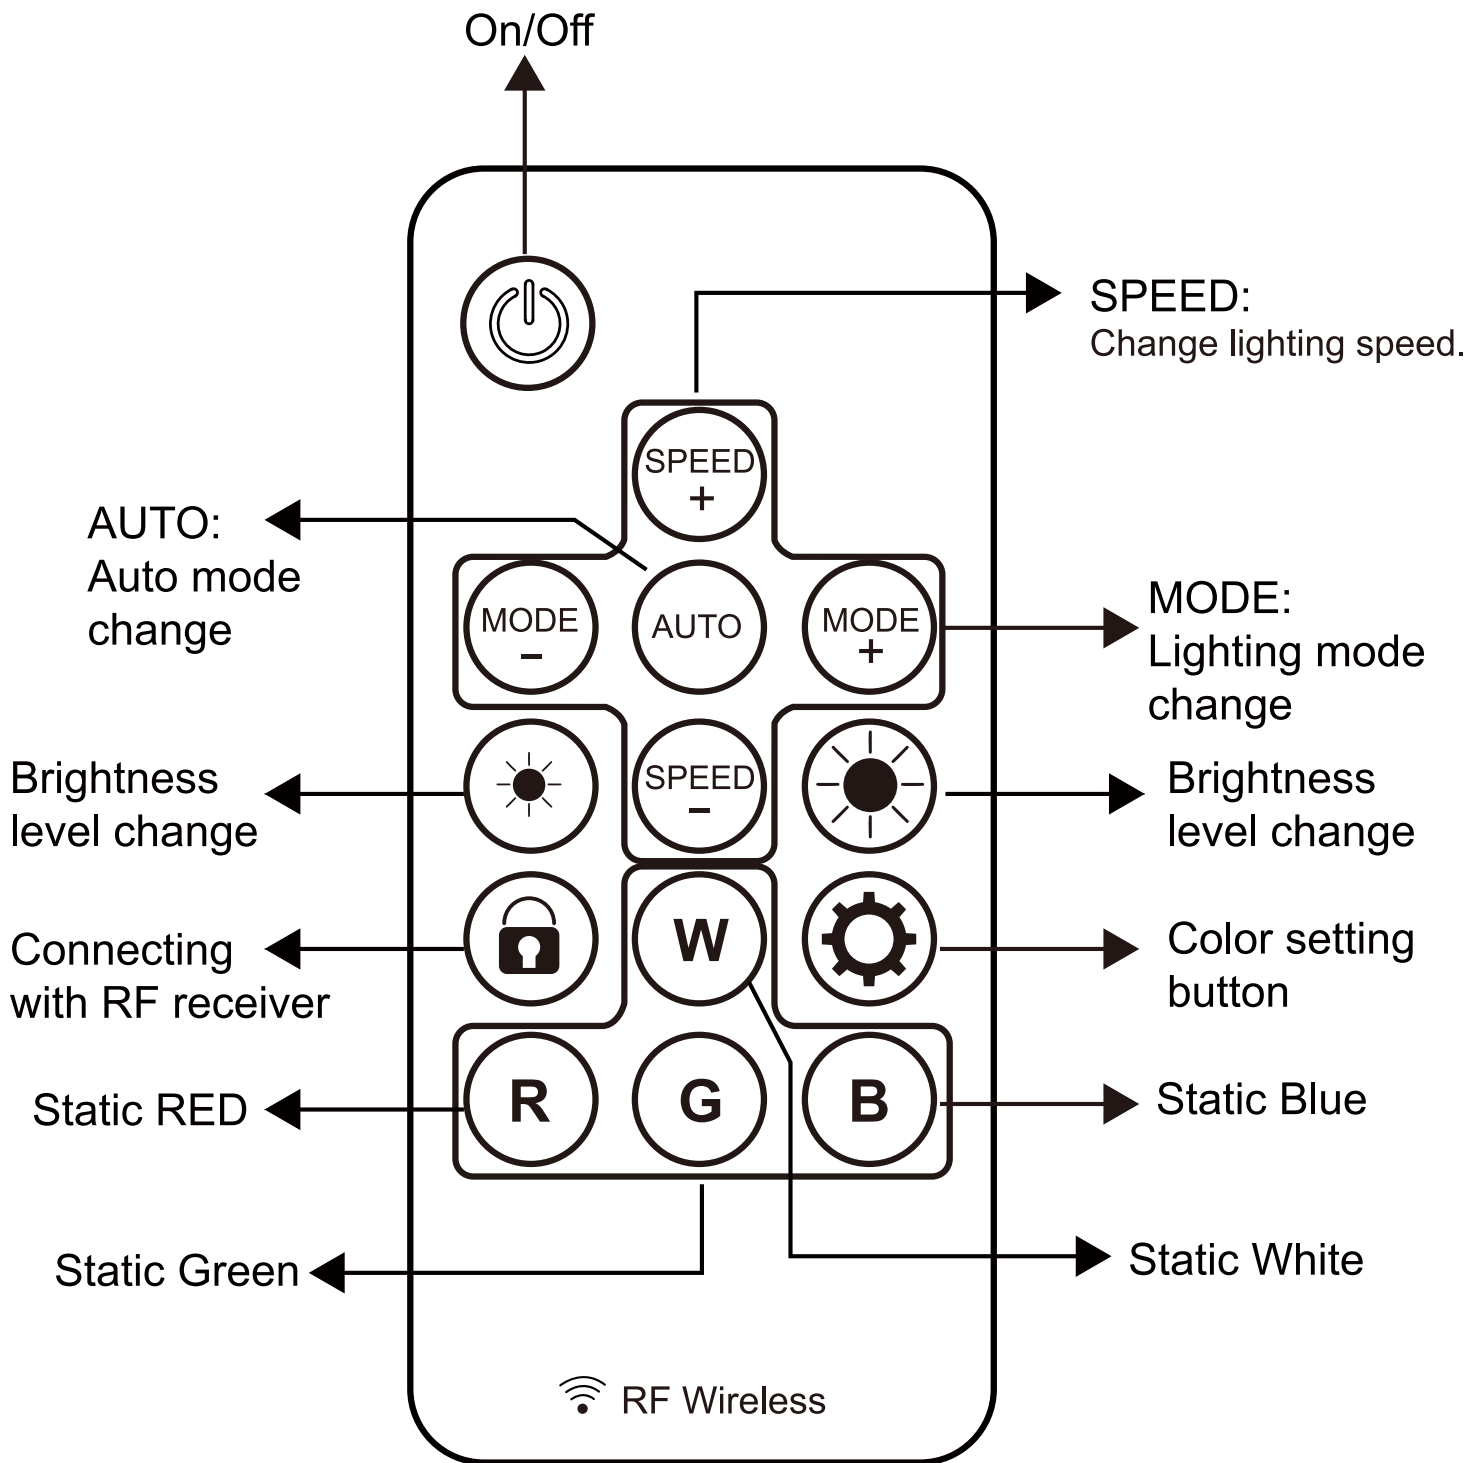

**140mm x 2**

# AZZA Digital RGB Fan Installation For Digital RF Remote

The first Digital RGB fan is to be connected to the Digital RGB LED RF remote in the chassis, while the rest of them can be daisy chained to the first one with their own male and female plugs.