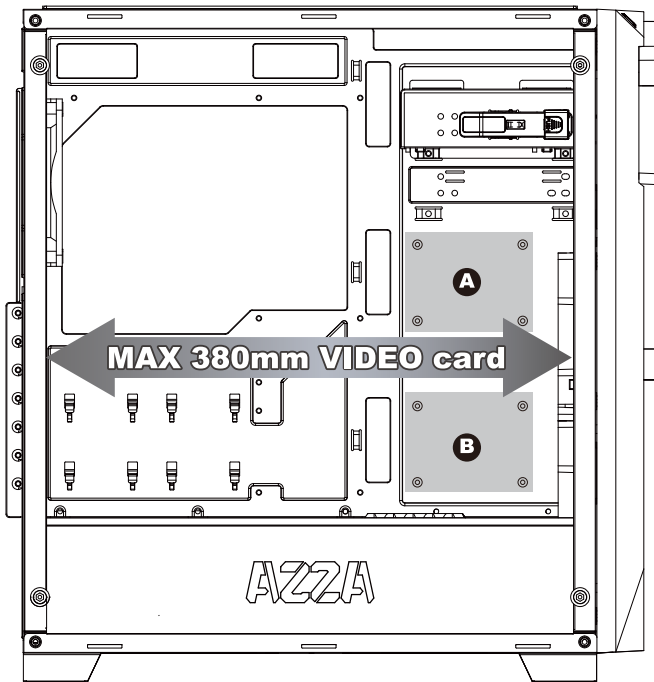

# Chassis Parts

|    |                     |
|----|---------------------|
| 1  | Dust filter         |
| 2  | Right side panel    |
| 3  | Door                |
| 4  | SSD brackets        |
| 5  | HDD/SSD tray        |
| 6  | Front bezel         |
| 7  | Digital RGB fans x2 |
| 8  | Hand screw          |
| 9  | Left side panel     |
| 10 | ODD bay             |

# 3.5" / 2.5" HDD Installation

- Supports up to 380mm long video cards.

or

- Two mounting holes support 2.5" devices. (A B)
- Two brackets support 2.5" devices. (C D)
- Two multifunctional trays support 3.5" HDD or 2.5" SSD. (E F)