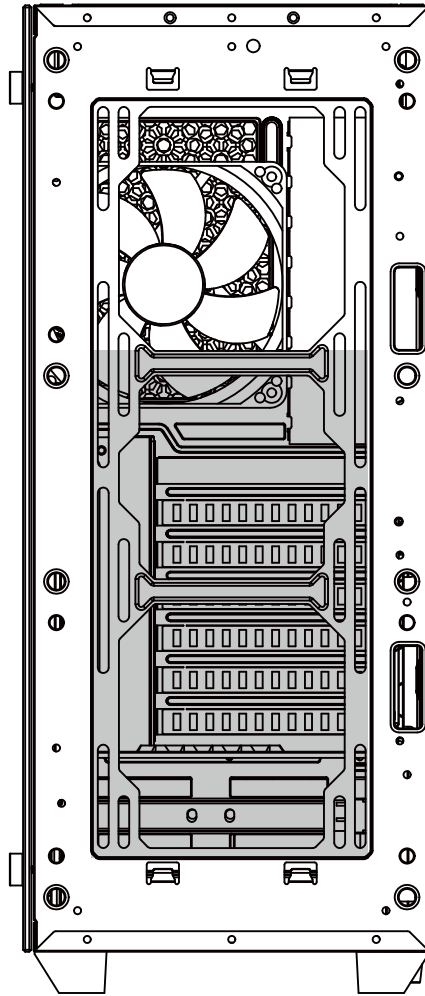

Cooling System Installation

Front