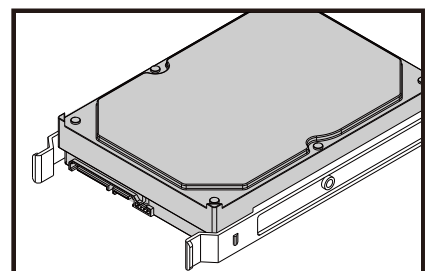

# 3.5" / 2.5" HDD Installation

- Supports up to 380mm long video cards.

or

- Two mounting holes support 2.5" devices. (A B)
- Two brackets support 2.5" devices. (C D)
- Two multifunctional trays support 3.5" HDD or 2.5" SSD. (E F)

Multifunctional bracket.

Secure 2.5" SSD / HDD with screws.

Secure 3.5" HDD with screws.