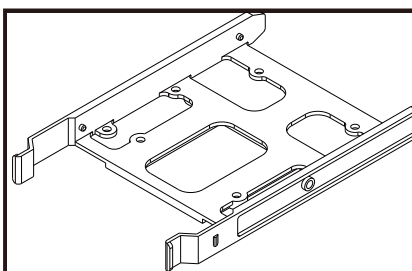

# 3.5" / 2.5" HDD Installation

- Supports up to 380mm long video cards.

or

- Two mounting holes support 2.5" devices. (A B)
- Two brackets support 2.5" devices. (C D)
- Two multifunctional trays support 3.5" HDD or 2.5" SSD. (E F)

Multifunctional bracket.

Secure 2.5" SSD / HDD with screws.

Secure 3.5" HDD with screws.